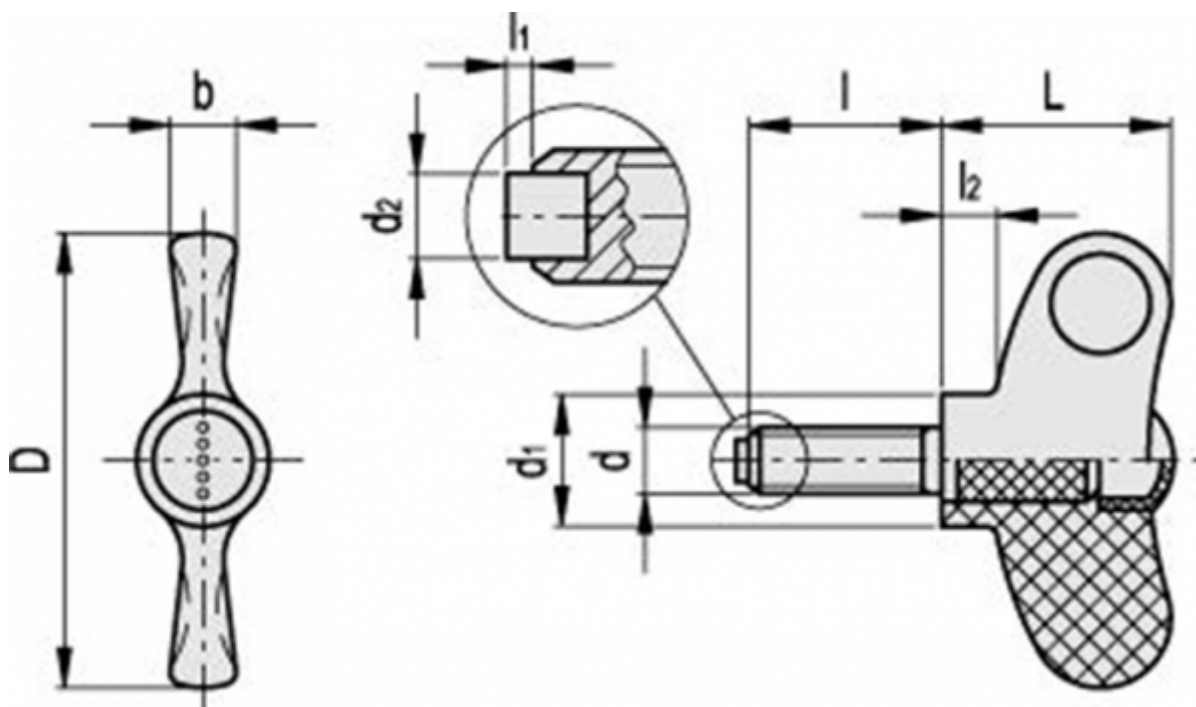

Article number: 23022245565

Description: Wing screw with bolt EWN.48-SST-p-M6x20-PO-C5

## Measures

$b = 7$

$D = 48$

$d = 6$

$d1 = 13.5$

$l = 20$

$l1 = 1.5$

$l2 = 5.5$

$L = 24$

Weight in (g) = 13